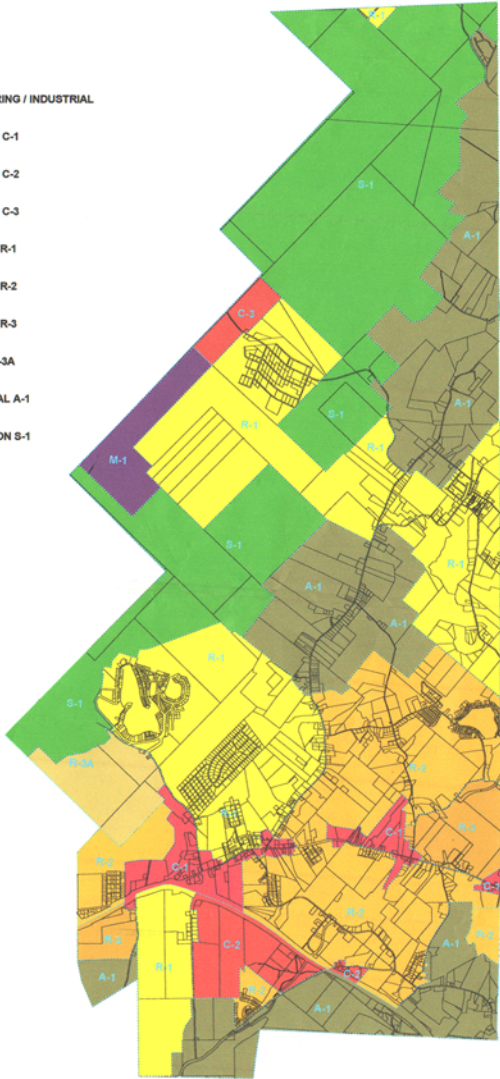

LEGEND

-  - MANUFACTURING / INDUSTRIAL
-  - COMMERCIAL C-1
-  - COMMERCIAL C-2
-  - COMMERCIAL C-3
-  - RESIDENTIAL R-1
-  - RESIDENTIAL R-2
-  - RESIDENTIAL R-3
-  RESIDENTIAL R-3A
-  - AGRICULTURAL A-1
-  - CONSERVATION S-1

JEFFERSON TOWNSHIP ZONING MAP